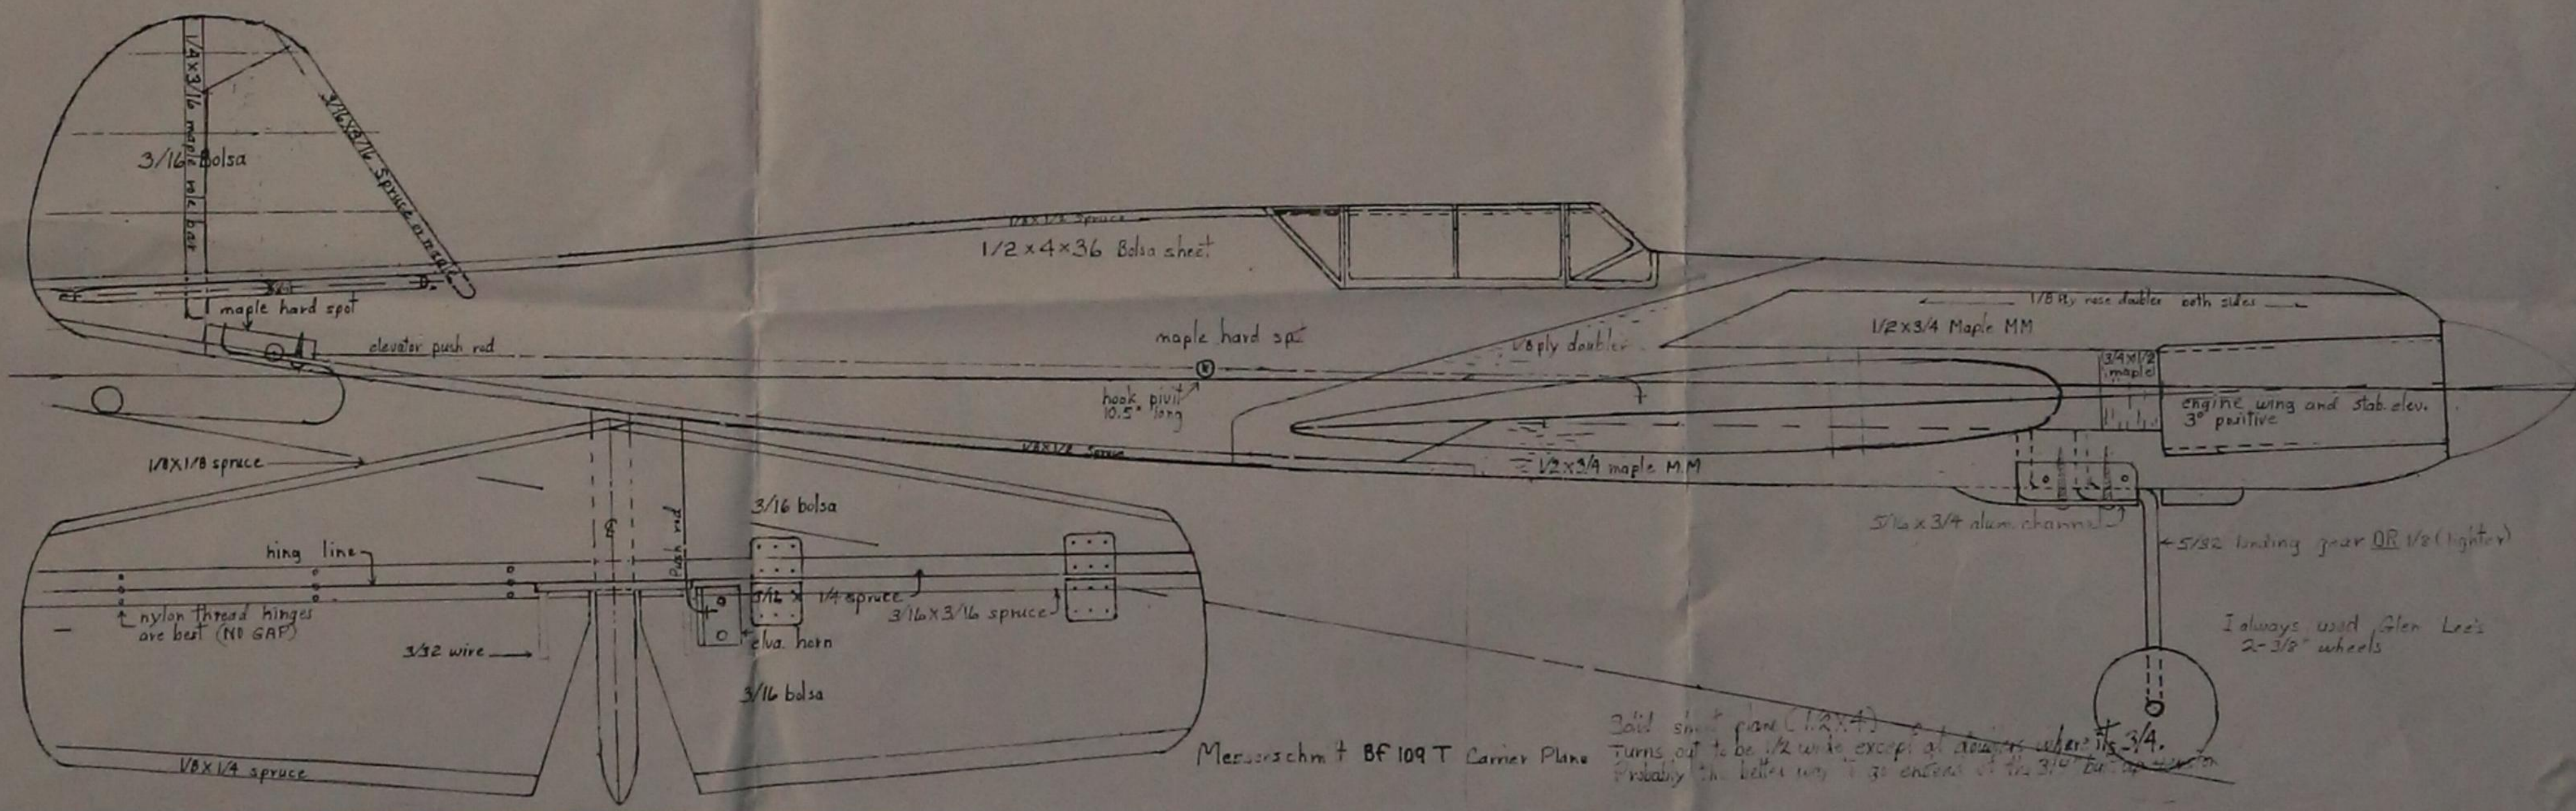

BF 109-T Tip = 1035  
 40  
 46  
 CMM

Fuel tank L=3" W=2 1/4" D=1 3/8"

Messerschmitt BF 109 T Carrier Plane