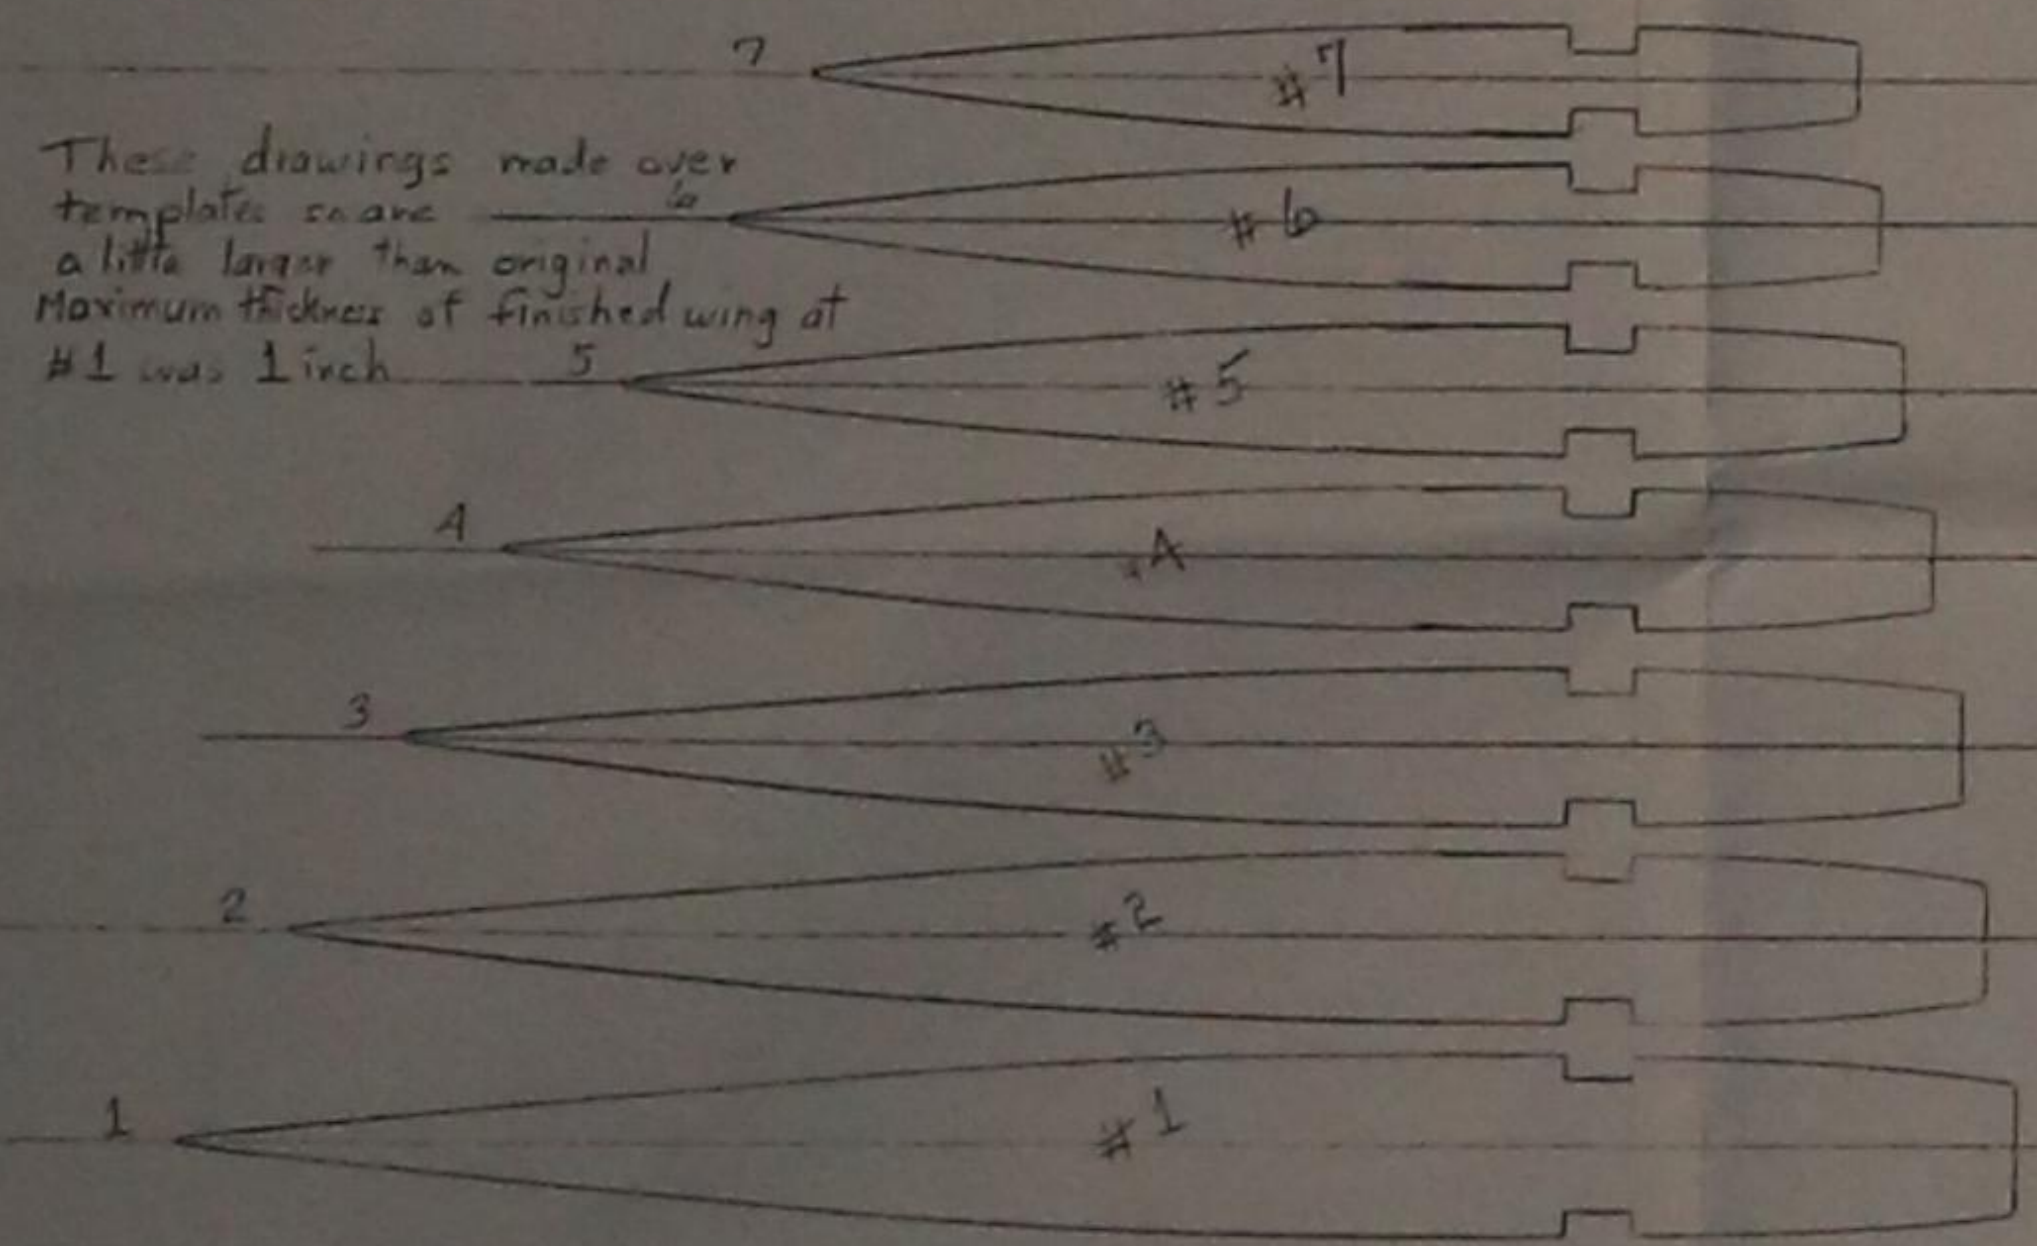

BF 109-T Tip = 1035  
 40  
 46  
 CMM

Fuel tank L=3" W=2 1/4" D=1 3/8"

Messerschmitt BF 109 T Carrier Plane