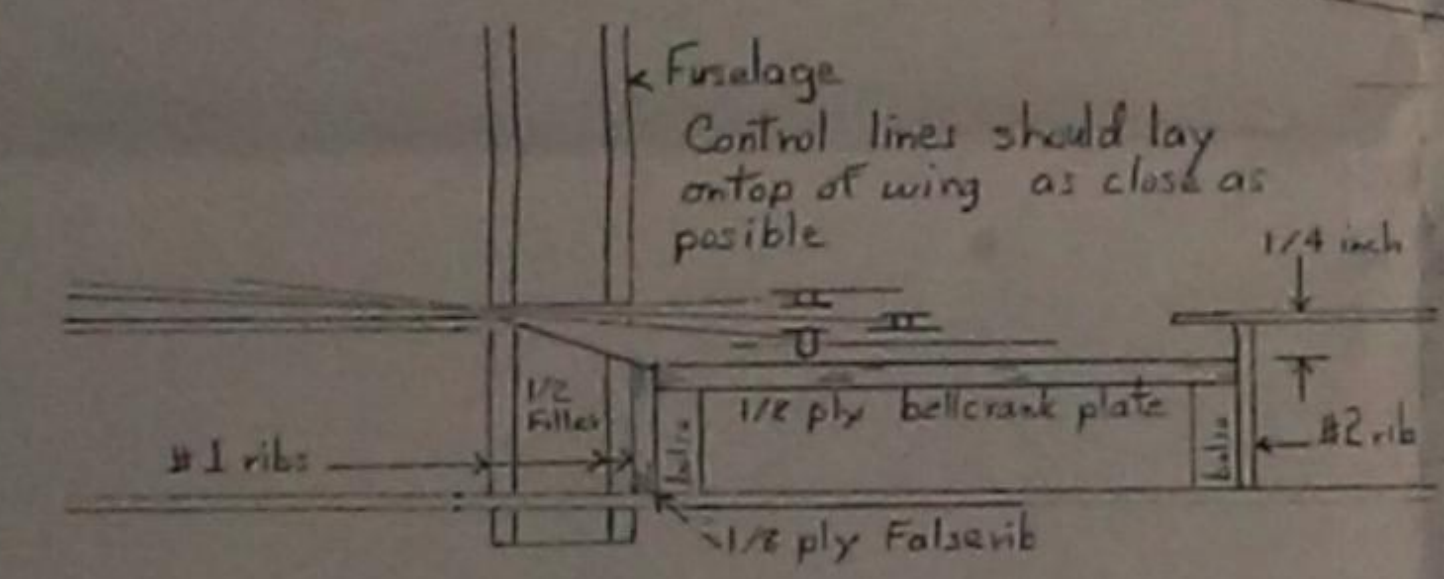

BF 109-T Tip = 1035  
 40  
 46  
 CMM

Fuel tank L=3" W=2 1/4" D=1 3/8"

Messerschmitt BF 109 T Carrier Plane