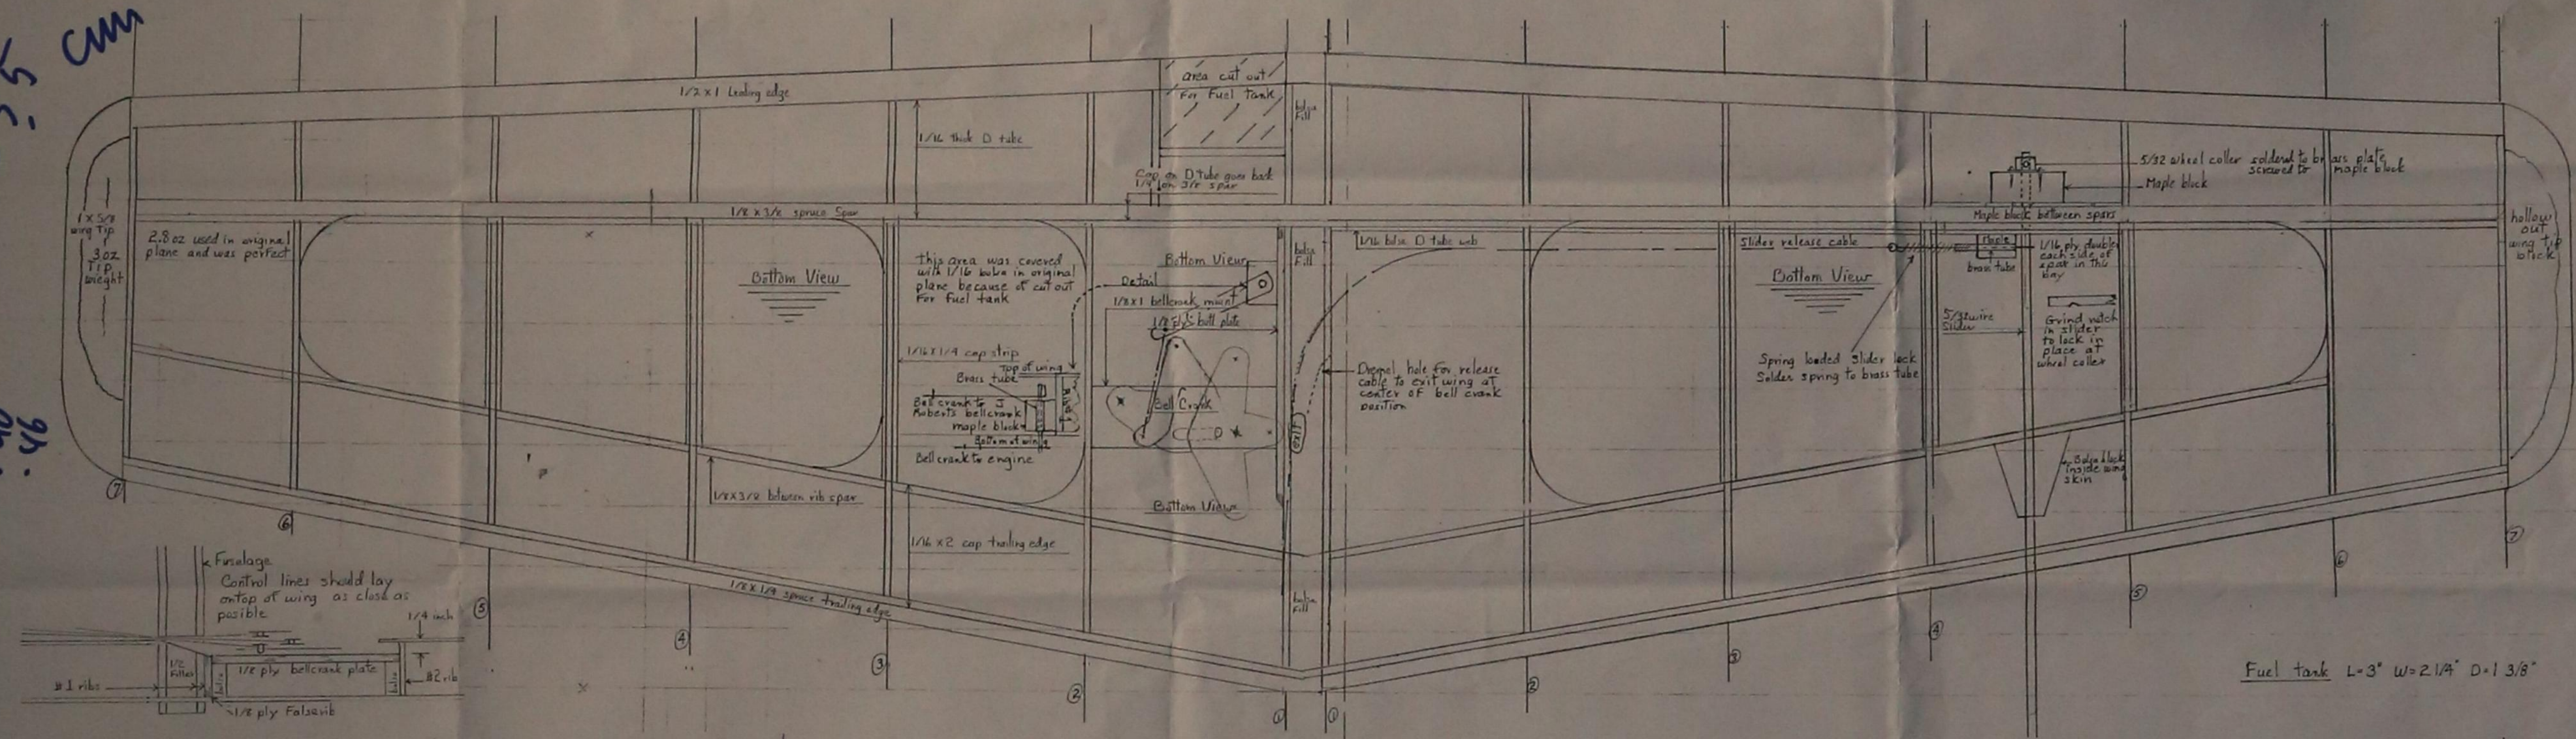

BF 109-T Tip = 1035  
 40  
 46  
 CMM

Fuel tank L=3" W=2 1/4" D=1 3/8"

Messerschmitt BF 109 T Carrier Plane