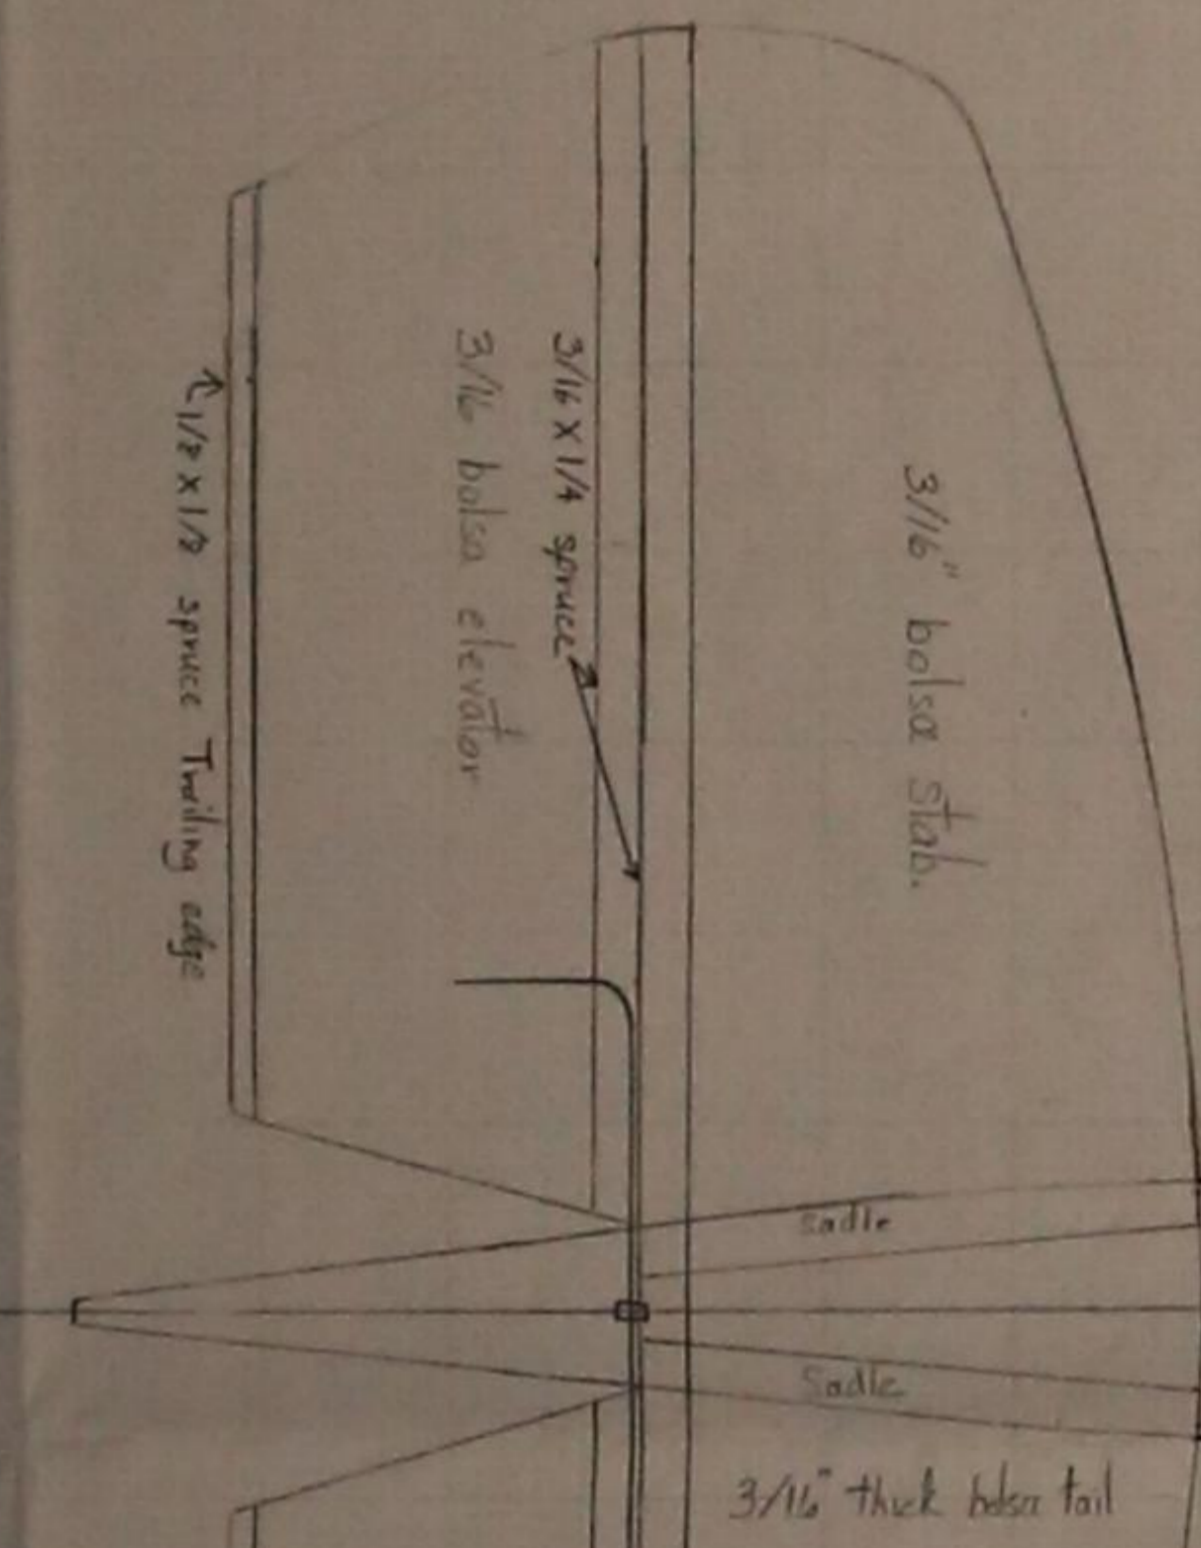

TIP to TIP 100 cm

Looking up at the Bottom of wing

Plans by Eric Conley AMA 31579
OK to re-produce by anyone
Eric Conley
1252 Sierra Vista Dr.
Gardnerville Nevada 89460
ericconley154@msn.com