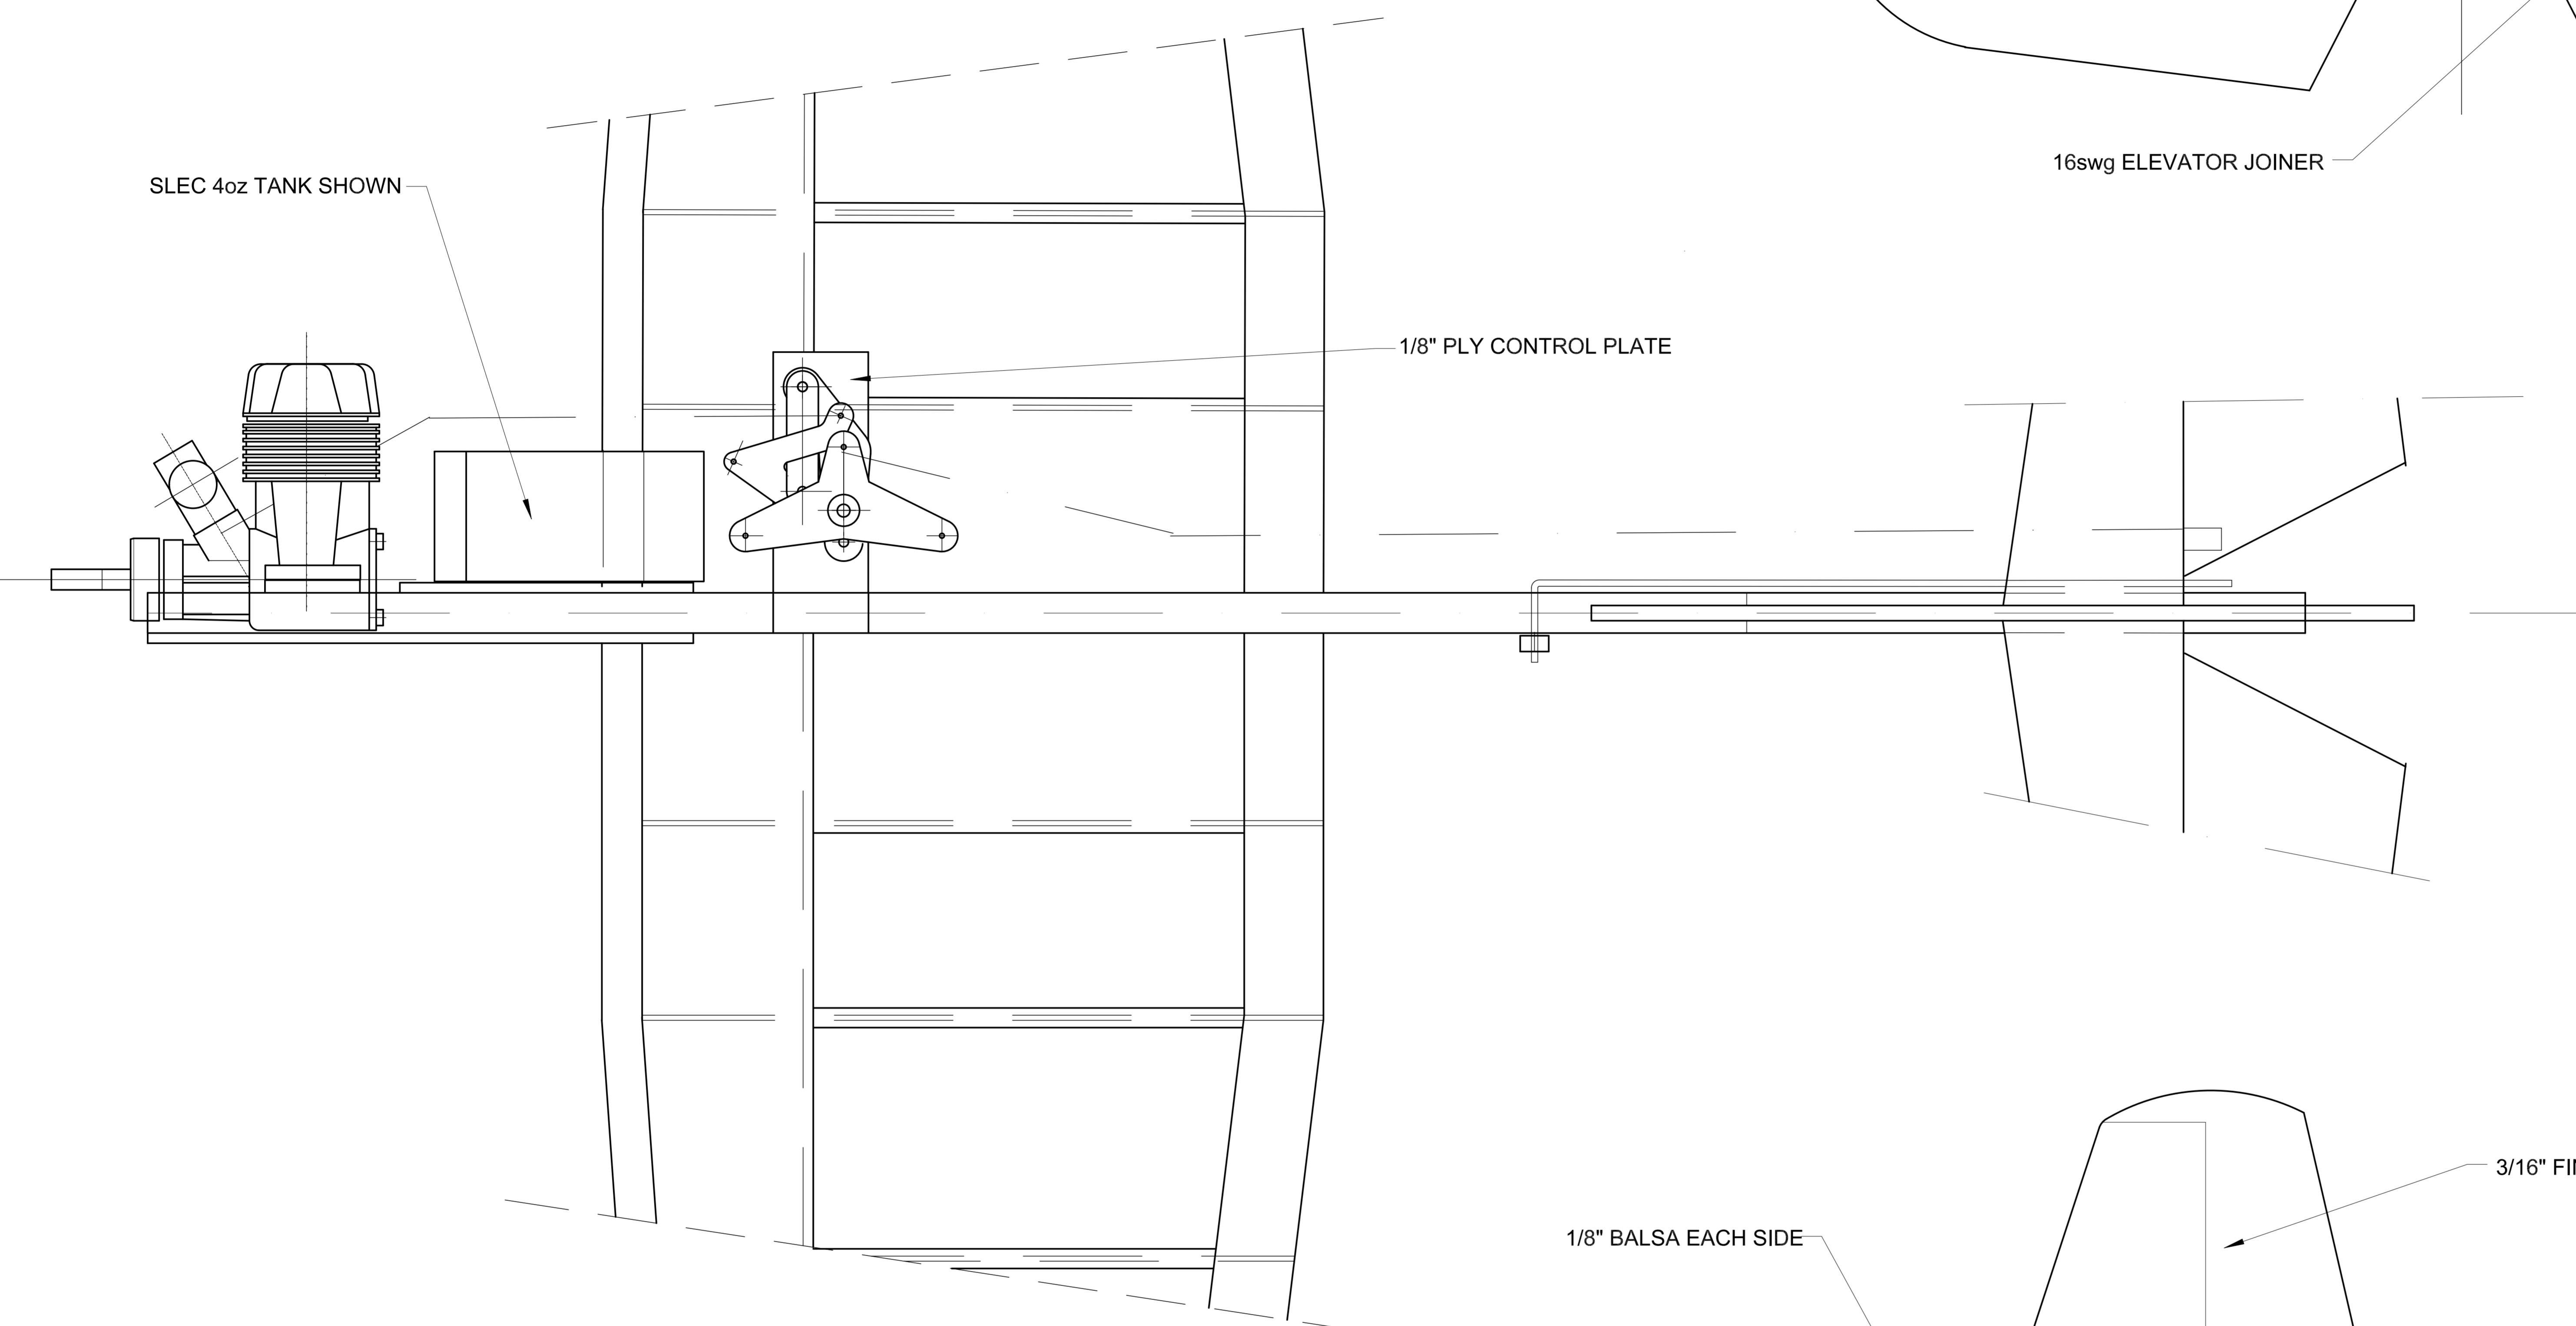

16swg ELEVATOR JOINER

SLEC 4oz TANK SHOWN

1/8" PLY CONTROL PLATE

3/16" FIN/RUDDER

1/8" Balsa EACH SIDE

WHEEL COLLET

1/2" SQ BEECH BEARERS

1/8" PLY REINFORCEMENT FULL LENGTH THIS SIDE ONLY

10swg U/C

PLASTIC U/C CLAMPS

1/2" Balsa

HOOK LIMITER

1/2" SQ BEARERS

16swg TAILSKID

14swg HOOK

20swg KEEPER

1/8" x 1/2" SPRUCE

AVENGER

40" WINGSPAN