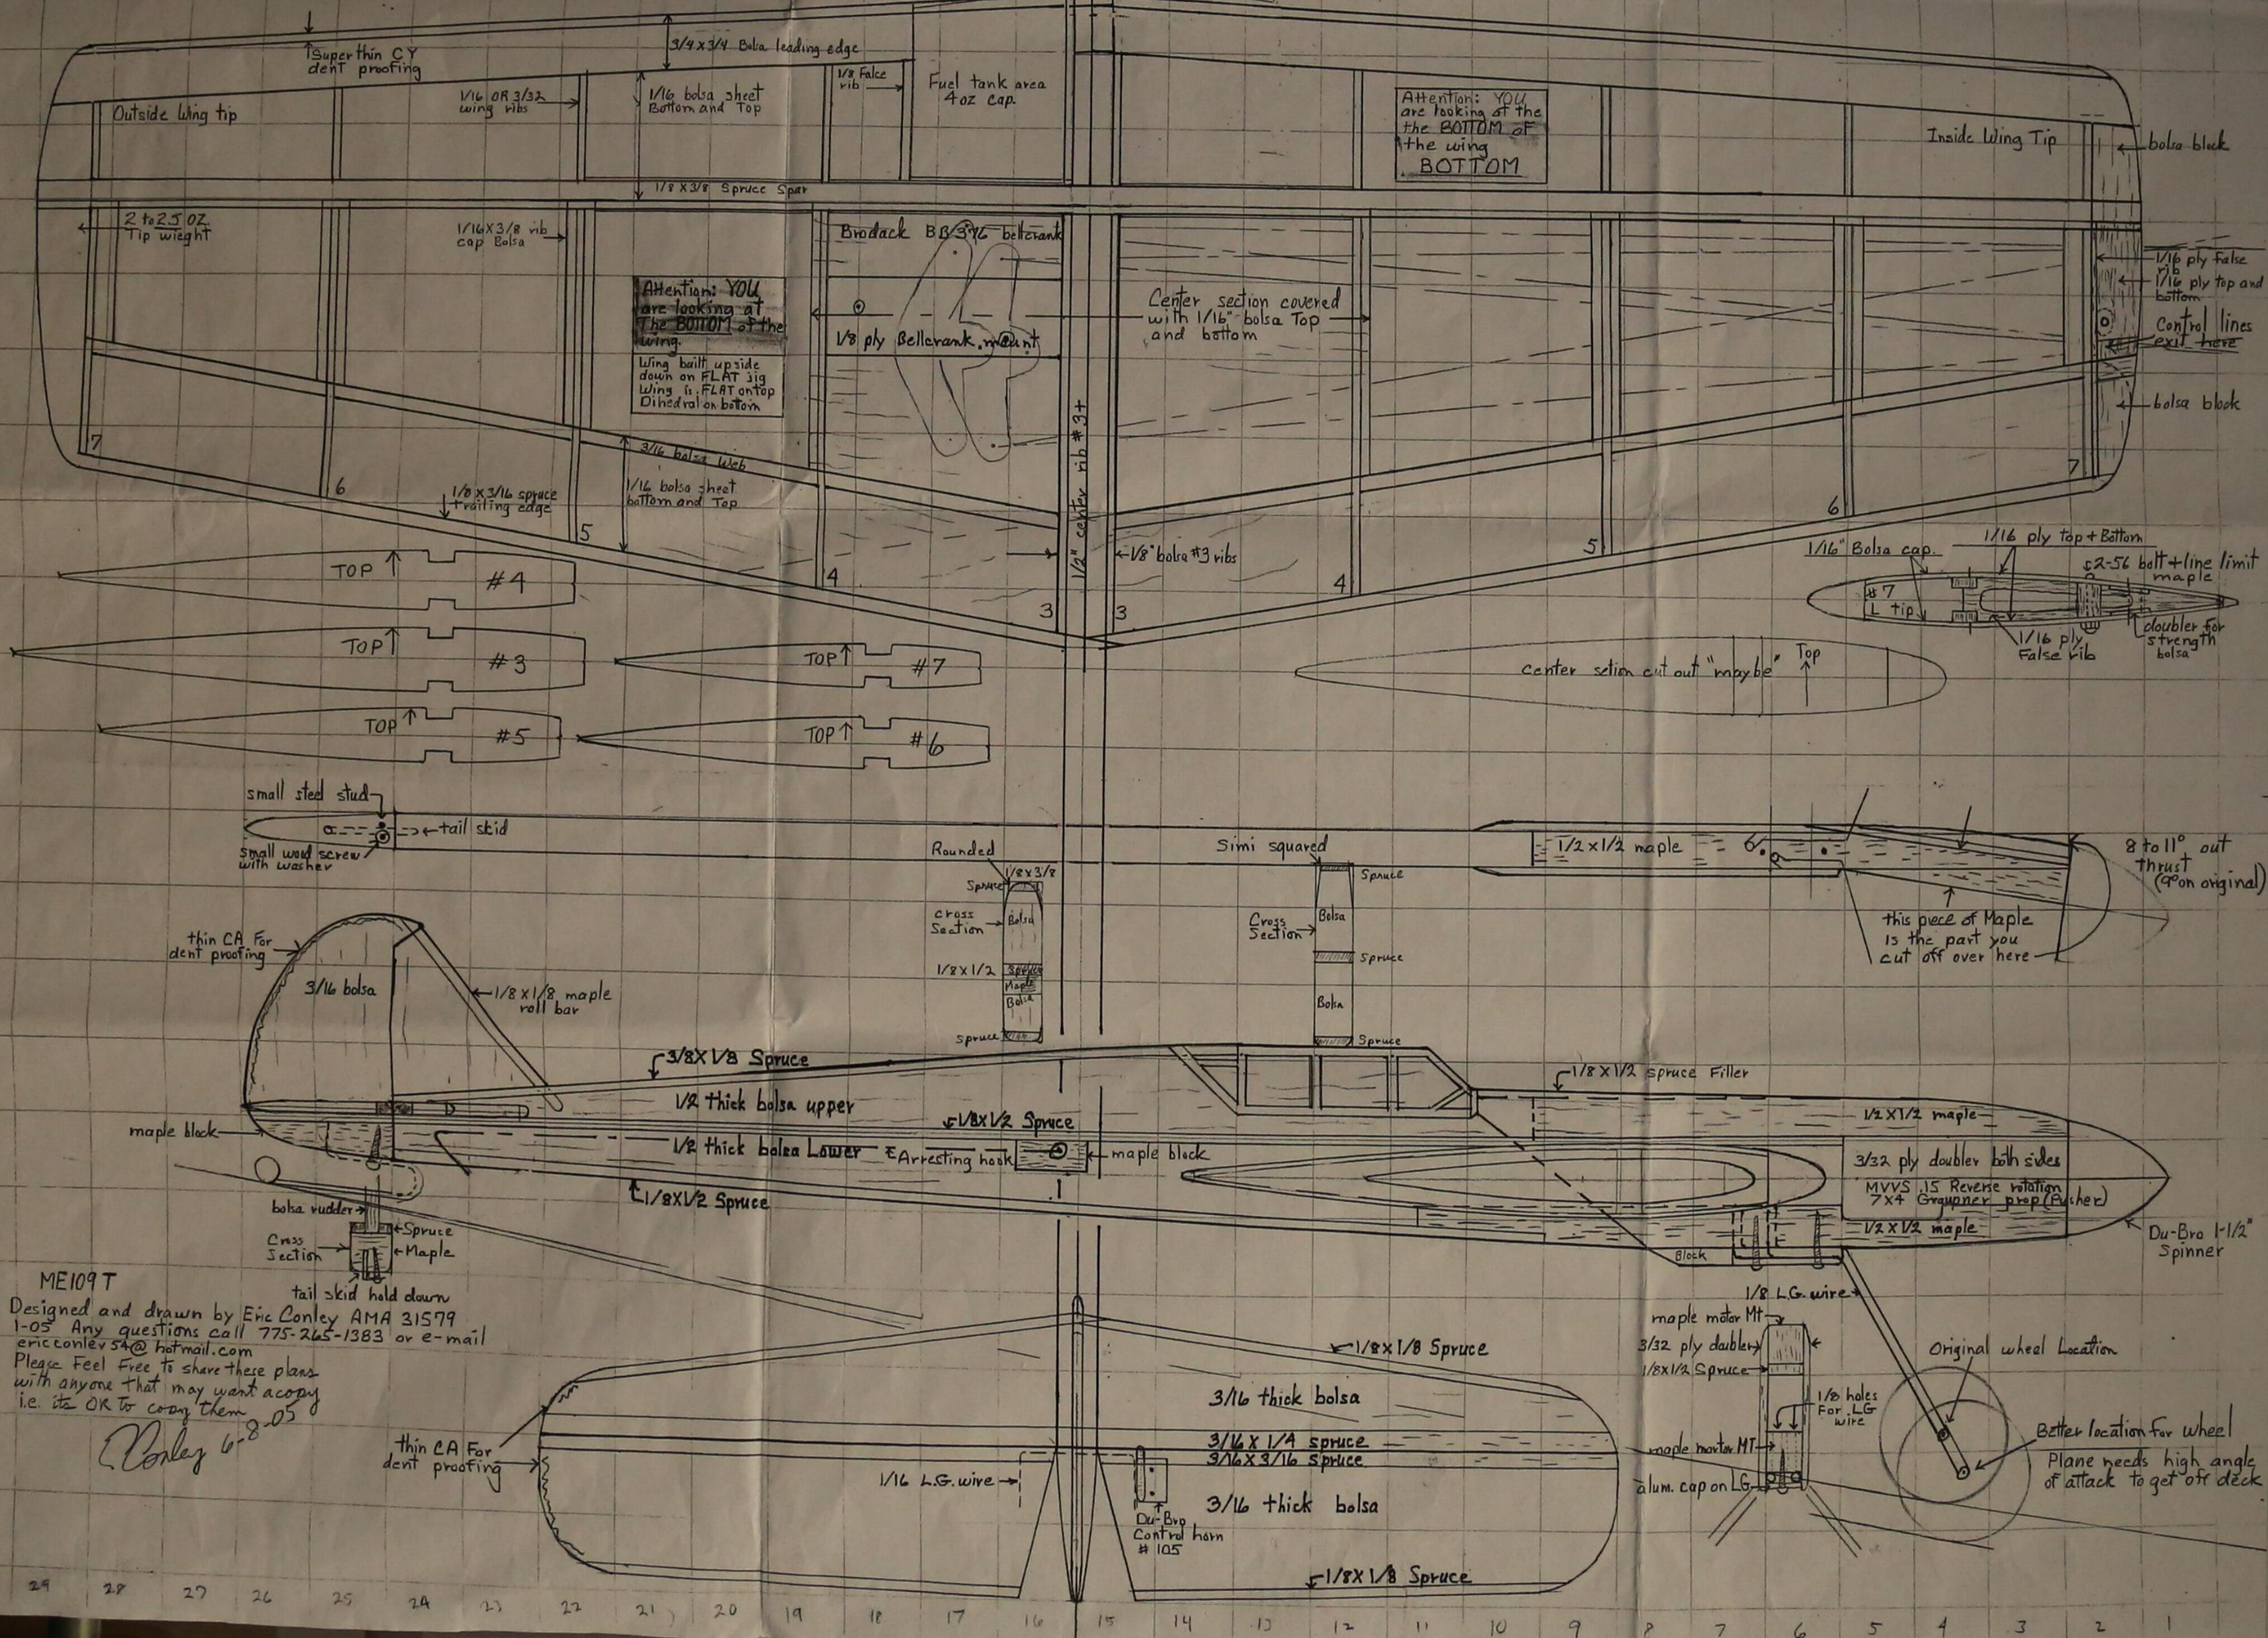

BF 109-T-15

TIP to Tip  
70 cm.

ME109T  
 Designed and drawn by Eric Conley AMA 31579  
 1-05 Any questions call 775-265-1383 or e-mail  
 ericconley54@hotmail.com  
 Please Feel Free to share these plans  
 with anyone that may want a copy  
 i.e. its OK to copy them  
 6-8-05  
 Conley