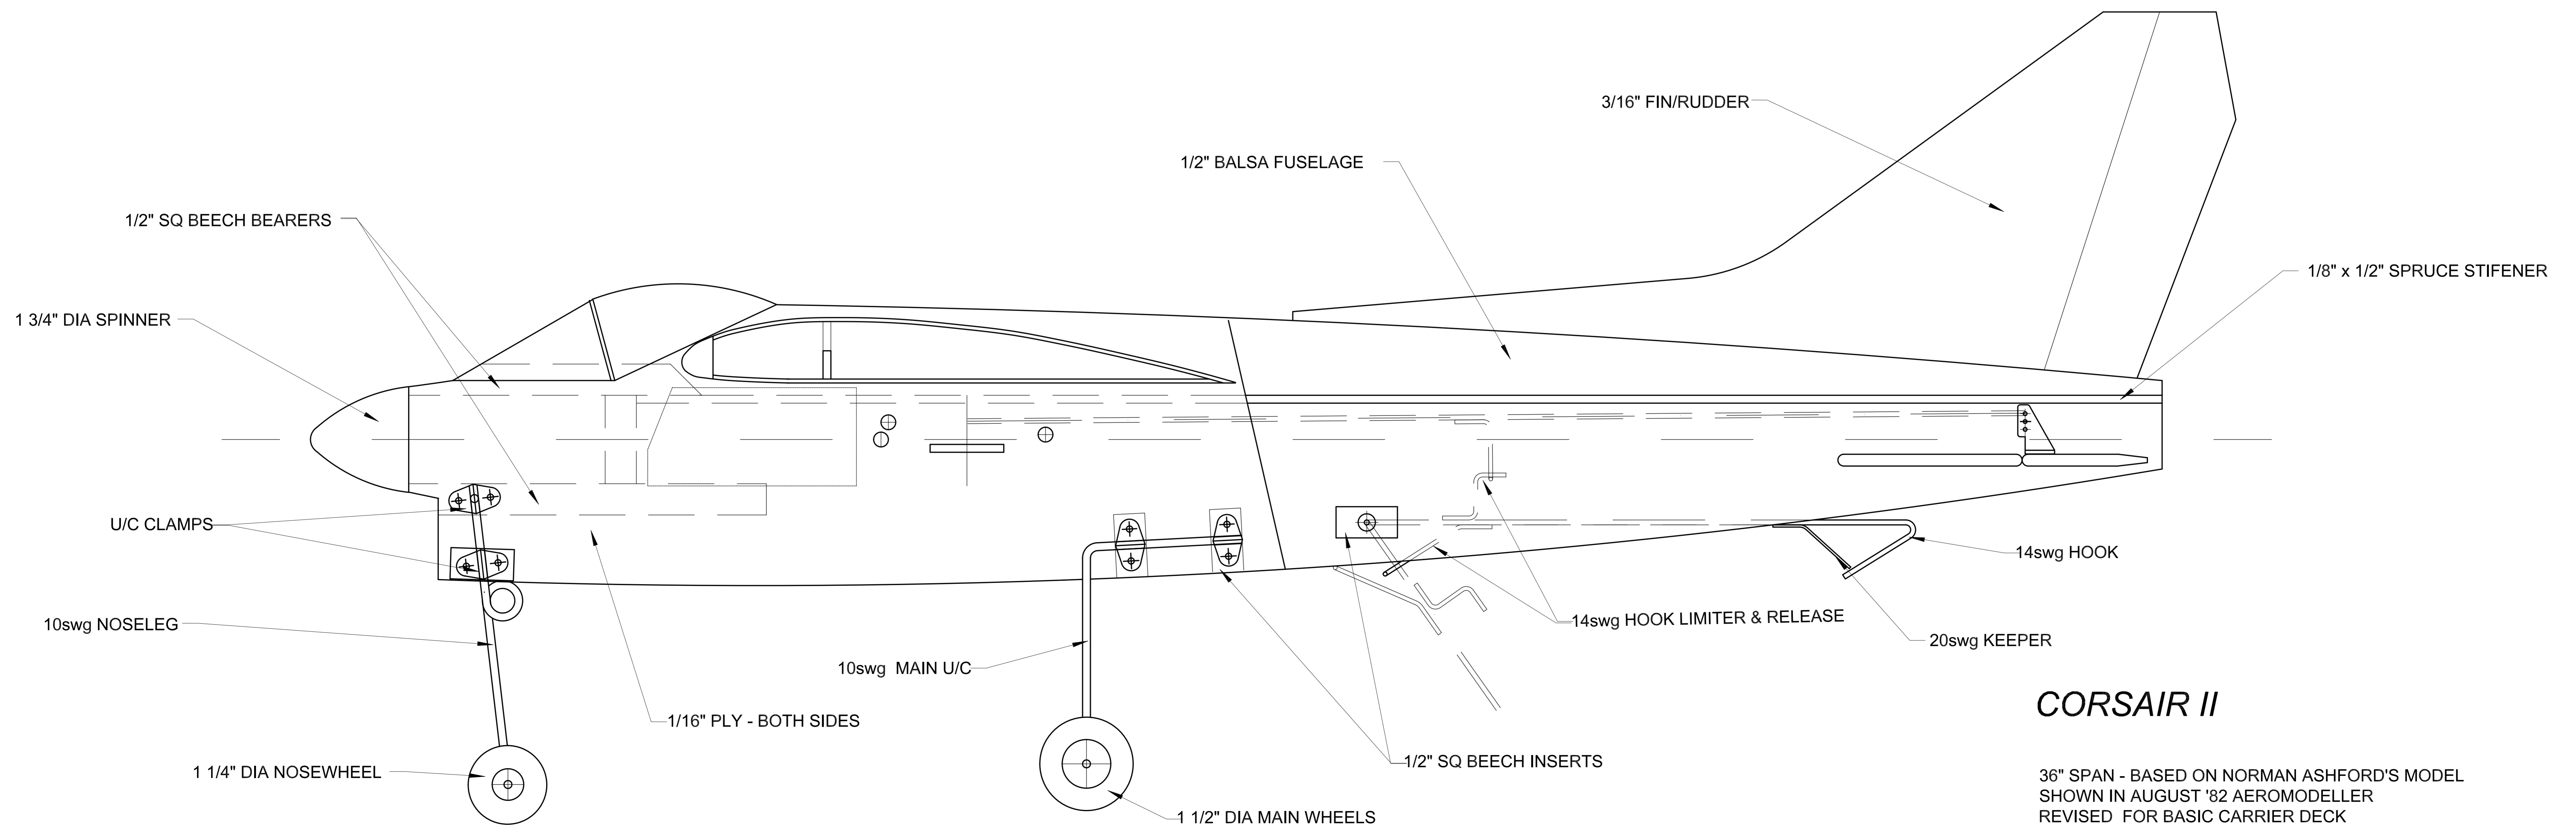

4oz SULLIVAN TANK SHOWN

1/8" PLY BELLCRANK SUPPORT

CORSAIR II

36" SPAN - BASED ON NORMAN ASHFORD'S MODEL SHOWN IN AUGUST '82 AEROMODELLER REVISED FOR BASIC CARRIER DECK